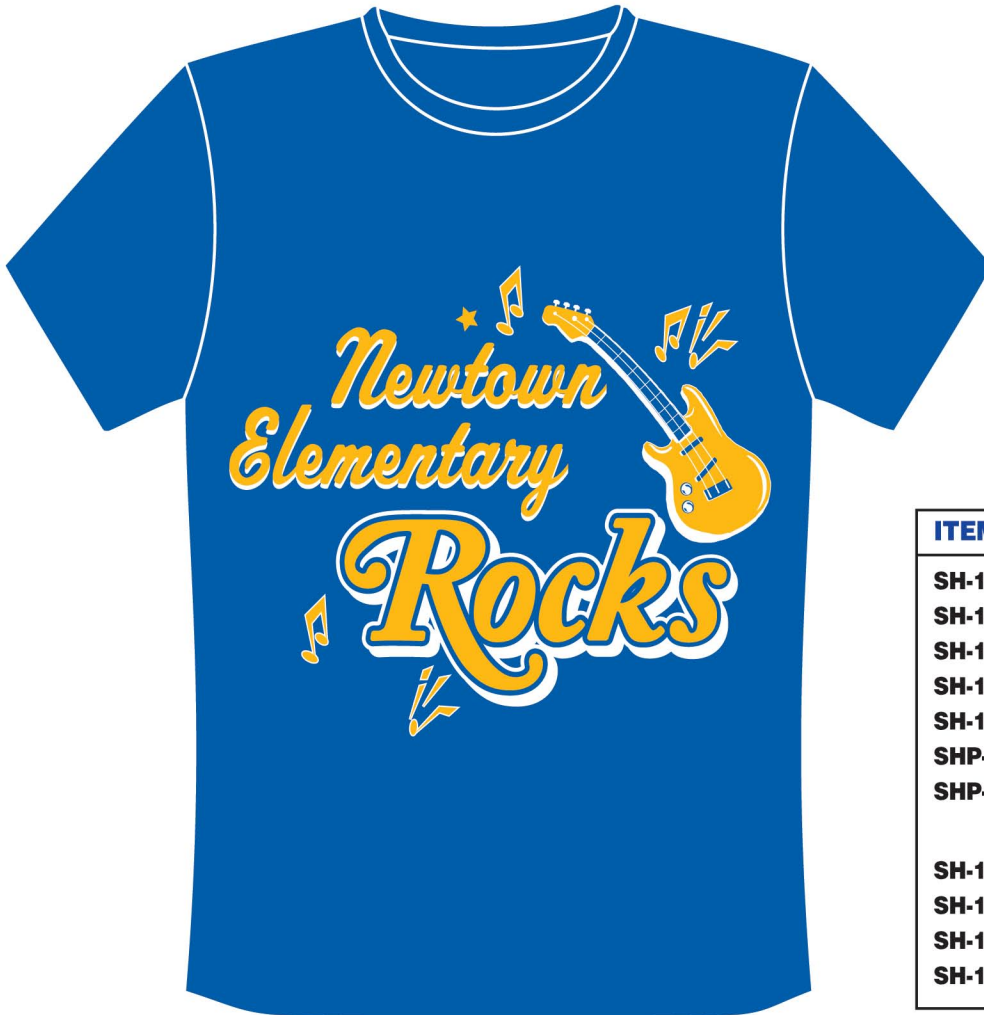

Newtown Elementary School

236 Highland Road • Elmont, MD 20730-2059 • (301) 502-1592

PLEASE NOTE:

This is an example of the logo shown on a blue shirt. (logo will be Silkscreened on shirt)

ITEM #	(ADULT) SIZES	PRICE
SH-1220	Small: (Chest Size: 34-36)	\$8.00
SH-1221	Medium: (Chest Size: 38-40)	\$8.00
SH-1222	Large: (Chest Size: 42-44)	\$8.00
SH-1223	XL: (Chest Size: 46-48)	\$8.00
SH-1224	2XL: (Chest Size: 50-52)	\$10.00
SHP-336	3XL: (Chest Size: 54-56)	\$12.00
SHP-337	3XL: (Chest Size: 58-60)	\$13.00
(YOUTH)		
SH-1220X	Small: (Chest Size: 6-8)	\$8.00
SH-1221X	Medium: (Chest Size: 10-12)	\$8.00
SH-1222X	Large: (Chest Size: 14-16)	\$8.00
SH-1223X	XL: (Chest Size: 18-20)	\$8.00